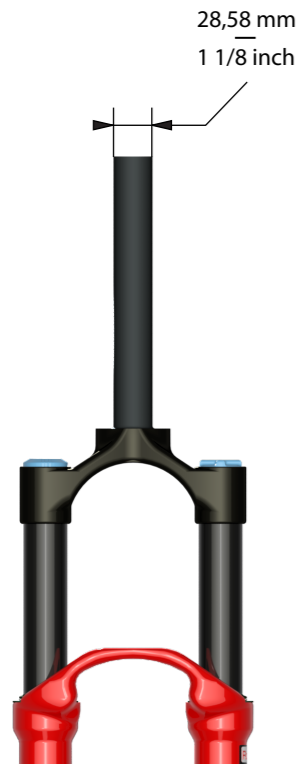

CHOOSE YOUR KIND OF FORK

A Standard 1-1/8"

C Tapered

CHOOSE YOUR KIND OF HEAD TUBE

1 Oversize

2 Standard

3 Tapered

4 Old style standard

A + 3

MERCURIUM TAPERED RED.

Frame top cup: 44mm
 Frame bottom cup: 56mm
 Fork top section: 28,58mm
 Fork bottom section: 28,58mm

A + 1

MERCURIUM FIT

Frame top cup: 56mm
 Frame bottom cup: 56mm
 Fork top section: 28,58mm
 Fork bottom section: 28,58mm

A + 4

TERRA EXTERNAL

Frame top cup: 34mm
 Frame bottom cup: 34mm
 Fork top section: 28,58mm
 Fork bottom section: 28,58mm

A + 2

SATURN REGULAR

Frame top cup: 44mm
 Frame bottom cup: 44mm
 Fork top section: 28,58mm
 Fork bottom section: 28,58mm

C + 3

SATURN TAPERED

Frame top cup: 44mm
 Frame bottom cup: 56mm
 Fork top section: 28,58mm
 Fork bottom section: 38,10mm

C + 2

T-GLOBE 44

Frame top cup: 44mm
 Frame bottom cup: 44mm
 Fork top section: 28,58mm
 Fork bottom section: 38,10mm