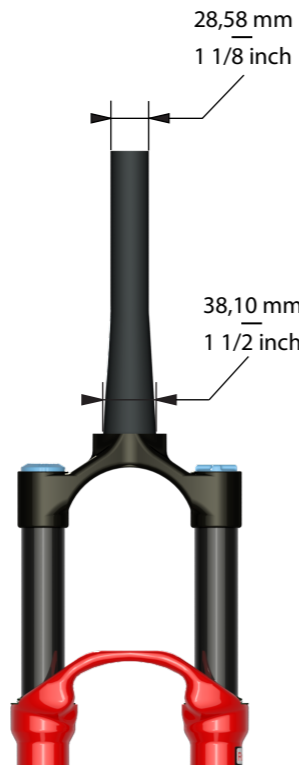

CHOOSE YOUR KIND OF FORK

A Standard 1-1/8"

C Tapered

CHOOSE YOUR KIND OF HEAD TUBE

1 Oversize

2 Standard

3 Tapered

4 Old style standard

A + 3

MERCURIUM TAPERED RED.

Frame top cup: 44mm
 Frame bottom cup: 56mm
 Fork top section: 28,58mm
 Fork bottom section: 28,58mm

A + 1

MERCURIUM FIT

Frame top cup: 56mm
 Frame bottom cup: 56mm
 Fork top section: 28,58mm
 Fork bottom section: 28,58mm

A + 4

TERRA EXTERNAL

Frame top cup: 34mm
 Frame bottom cup: 34mm
 Fork top section: 28,58mm
 Fork bottom section: 28,58mm

A + 2

SATURN REGULAR

Frame top cup: 44mm
 Frame bottom cup: 44mm
 Fork top section: 28,58mm
 Fork bottom section: 28,58mm

C + 3

SATURN TAPERED

Frame top cup: 44mm
 Frame bottom cup: 56mm
 Fork top section: 28,58mm
 Fork bottom section: 38,10mm

C + 2

T-GLOBE 44

Frame top cup: 44mm
 Frame bottom cup: 44mm
 Fork top section: 28,58mm
 Fork bottom section: 38,10mm