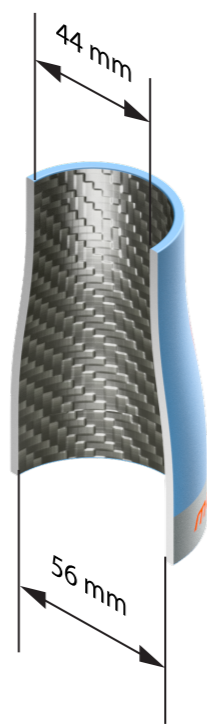

CHOOSE YOUR KIND OF FORK

A Standard 1-1/8"

C Tapered

CHOOSE YOUR KIND OF HEAD TUBE

1 Oversize

2 Standard

3 Tapered

4 Old style standard

A + 3

MERCURIUM TAPERED RED.

Frame top cup: 44mm
 Frame bottom cup: 56mm
 Fork top section: 28,58mm
 Fork bottom section: 28,58mm

A + 1

MERCURIUM FIT

Frame top cup: 56mm
 Frame bottom cup: 56mm
 Fork top section: 28,58mm
 Fork bottom section: 28,58mm

A + 4

TERRA EXTERNAL

Frame top cup: 34mm
 Frame bottom cup: 34mm
 Fork top section: 28,58mm
 Fork bottom section: 28,58mm

A + 2

SATURN REGULAR

Frame top cup: 44mm
 Frame bottom cup: 44mm
 Fork top section: 28,58mm
 Fork bottom section: 28,58mm

C + 3

SATURN TAPERED

Frame top cup: 44mm
 Frame bottom cup: 56mm
 Fork top section: 28,58mm
 Fork bottom section: 38,10mm

C + 2

T-GLOBE 44

Frame top cup: 44mm
 Frame bottom cup: 44mm
 Fork top section: 28,58mm
 Fork bottom section: 38,10mm