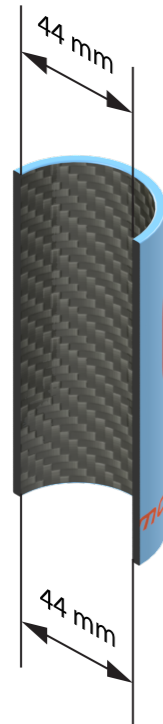

CHOOSE YOUR KIND OF FORK

A Standard 1-1/8"

C Tapered

CHOOSE YOUR KIND OF HEAD TUBE

1 Oversize

2 Standard

3 Tapered

4 Old style standard

A + 3

MERCURIUM TAPERED RED.

Frame top cup: 44mm
 Frame bottom cup: 56mm
 Fork top section: 28,58mm
 Fork bottom section: 28,58mm

A + 1

MERCURIUM FIT

Frame top cup: 56mm
 Frame bottom cup: 56mm
 Fork top section: 28,58mm
 Fork bottom section: 28,58mm

A + 4

TERRA EXTERNAL

Frame top cup: 34mm
 Frame bottom cup: 34mm
 Fork top section: 28,58mm
 Fork bottom section: 28,58mm

A + 2

SATURN REGULAR

Frame top cup: 44mm
 Frame bottom cup: 44mm
 Fork top section: 28,58mm
 Fork bottom section: 28,58mm

C + 3

SATURN TAPERED

Frame top cup: 44mm
 Frame bottom cup: 56mm
 Fork top section: 28,58mm
 Fork bottom section: 38,10mm

C + 2

T-GLOBE 44

Frame top cup: 44mm
 Frame bottom cup: 44mm
 Fork top section: 28,58mm
 Fork bottom section: 38,10mm