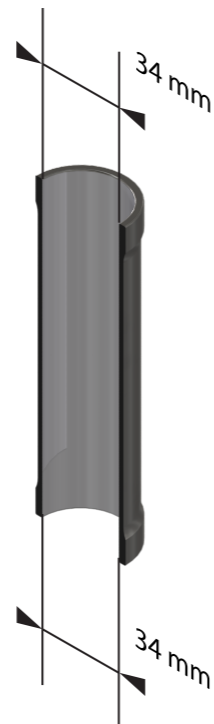

CHOOSE YOUR KIND OF FORK

A Standard 1-1/8"

C Tapered

CHOOSE YOUR KIND OF HEAD TUBE

1 Oversize

2 Standard

3 Tapered

4 Old style standard

A + 3

MERCURIUM TAPERED RED.

Frame top cup: 44mm
 Frame bottom cup: 56mm
 Fork top section: 28,58mm
 Fork bottom section: 28,58mm

A + 1

MERCURIUM FIT

Frame top cup: 56mm
 Frame bottom cup: 56mm
 Fork top section: 28,58mm
 Fork bottom section: 28,58mm

A + 4

TERRA EXTERNAL

Frame top cup: 34mm
 Frame bottom cup: 34mm
 Fork top section: 28,58mm
 Fork bottom section: 28,58mm

A + 2

SATURN REGULAR

Frame top cup: 44mm
 Frame bottom cup: 44mm
 Fork top section: 28,58mm
 Fork bottom section: 28,58mm

C + 3

SATURN TAPERED

Frame top cup: 44mm
 Frame bottom cup: 56mm
 Fork top section: 28,58mm
 Fork bottom section: 38,10mm

C + 2

T-GLOBE 44

Frame top cup: 44mm
 Frame bottom cup: 44mm
 Fork top section: 28,58mm
 Fork bottom section: 38,10mm