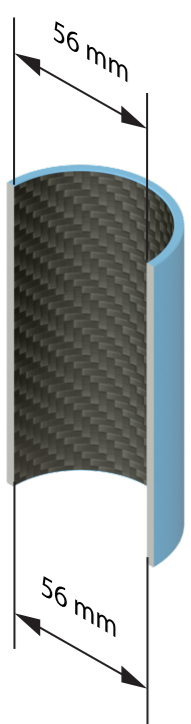

CHOOSE YOUR KIND OF FORK

A Standard 1-1/8"

C Tapered

CHOOSE YOUR KIND OF HEAD TUBE

1 Oversize

2 Standard

3 Tapered

4 Old style standard

A + 3

MERCURIUM TAPERED RED.

Frame top cup: 44mm
 Frame bottom cup: 56mm
 Fork top section: 28,58mm
 Fork bottom section: 28,58mm

A + 1

MERCURIUM FIT

Frame top cup: 56mm
 Frame bottom cup: 56mm
 Fork top section: 28,58mm
 Fork bottom section: 28,58mm

A + 4

TERRA EXTERNAL

Frame top cup: 34mm
 Frame bottom cup: 34mm
 Fork top section: 28,58mm
 Fork bottom section: 28,58mm

A + 2

SATURN REGULAR

Frame top cup: 44mm
 Frame bottom cup: 44mm
 Fork top section: 28,58mm
 Fork bottom section: 28,58mm

C + 3

SATURN TAPERED

Frame top cup: 44mm
 Frame bottom cup: 56mm
 Fork top section: 28,58mm
 Fork bottom section: 38,10mm

C + 2

T-GLOBE 44

Frame top cup: 44mm
 Frame bottom cup: 44mm
 Fork top section: 28,58mm
 Fork bottom section: 38,10mm